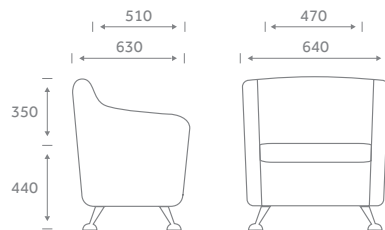

Soft Seating Specifications

2014

Solace

SL1
Compact Tub Chair
(shown with polished
chrome legs)

Dimensions (mm)

Specifications & Options

 15kg
SL1

other weights on application